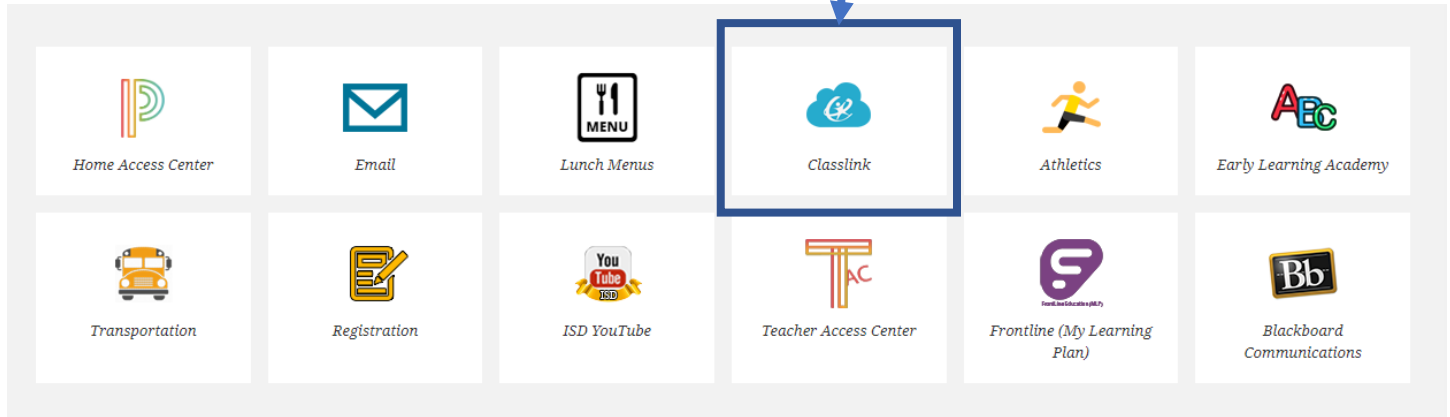

Go to a web browser and type in: **interborosd.org**

Scroll down under the District Slideshow and click on **'Classlink'**

You will then be brought to this screen:

Please log in like you normally do:

Username is: firstname.lastname (example: john.doe)

Password for elementary and middle school is: isd and their lunch number. (example: isd0123)

Password for high school is whatever student created (if forgotten call technology to reset password)

You are then brought directly to your personalized ClassLink site.