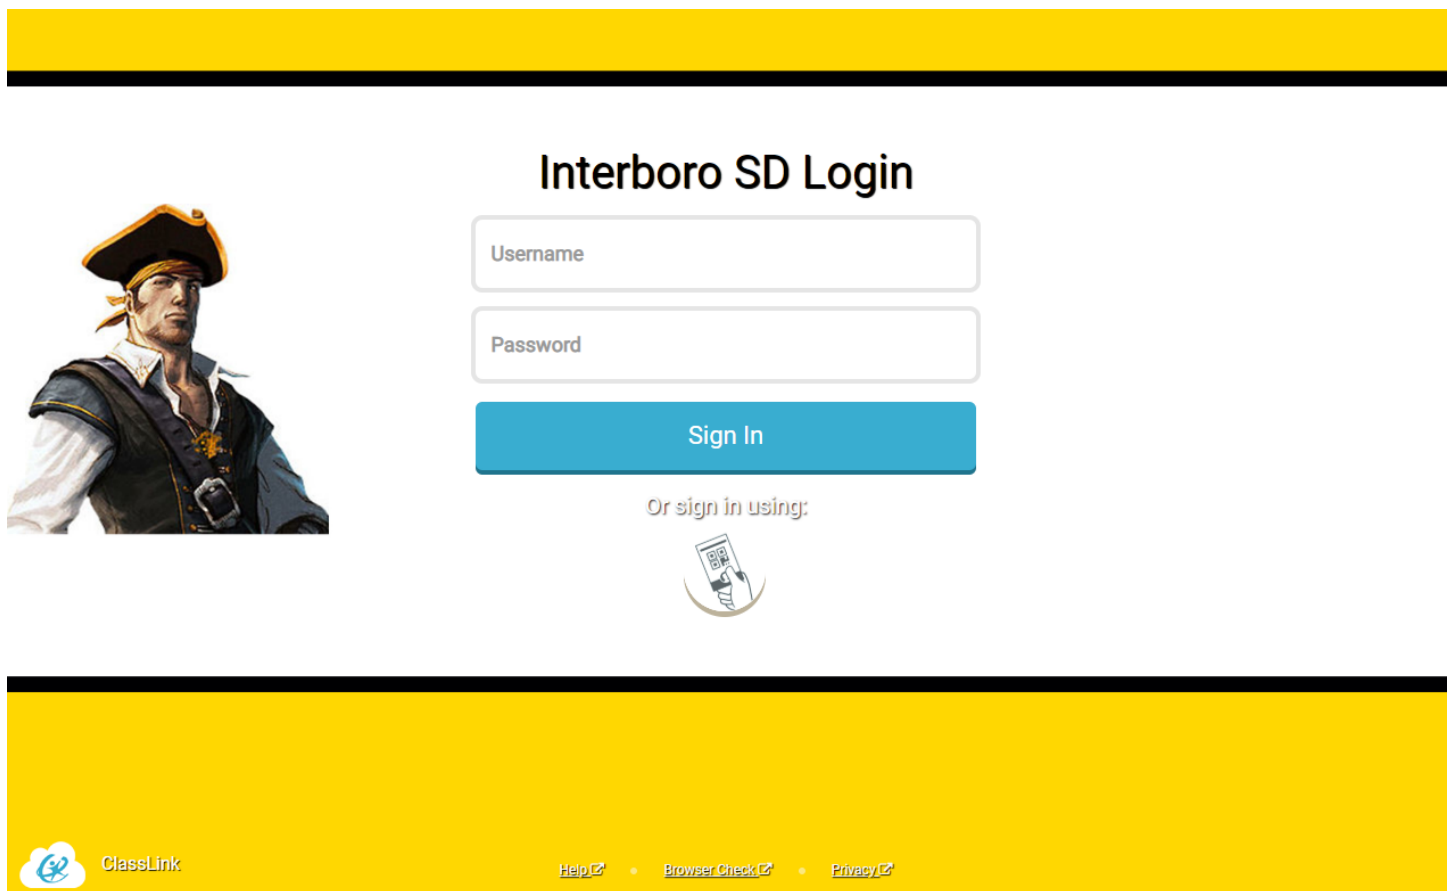

Go to a web browser and type in: **interborosd.org**

Scroll down under the District Slideshow and click on **'Classlink'**

You will then be brought to this screen:

Please log in like you normally do:

Username is: firstname.lastname (example: john.doe)

Password for elementary and middle school is: isd and their lunch number. (example: isd0123)

Password for high school is whatever student created (if forgotten call technology to reset password)

You are then brought directly to your personalized ClassLink site.